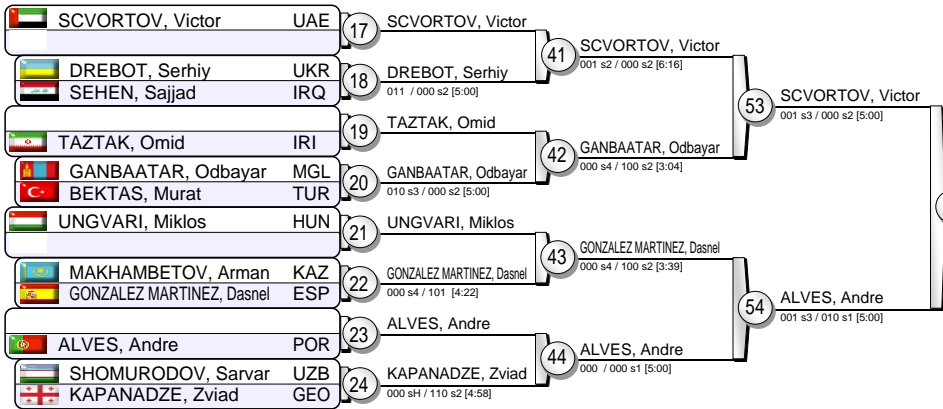

(TUR Samsun, 27-29 Mar 2015)

-73 kg

49 Judoka

Pool A

Pool B

Pool C

Pool D

ORUJOV, Rustam
000 s3 / 100 s3 [5:27]