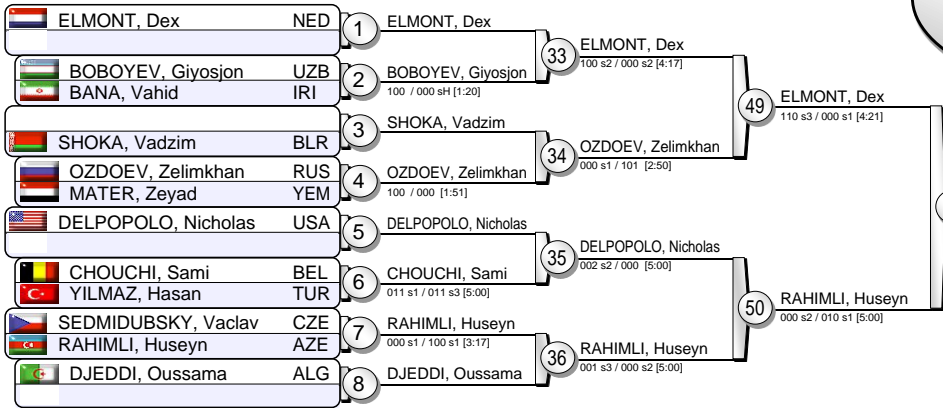

Results

- BOLDER, Linda ISR
- ALVEAR, Yuri COL
- TSEND AYUSH, Naranjargal MGL
- CONWAY, Sally GBR
- PORTELA, Maria BRA
- TAEYMANS, Roxane BEL
- MARZOK, Iljana GER
- ROBRA, Juliane SUI

IJF Grand Prix Samsun 2015

(TUR Samsun, 27-29 Mar 2015)

-73 kg

49 Judoka

Pool A

Pool B

Pool C

Pool D

ORUJOV, Rustam
000 s3 / 100 s3 [5:27]