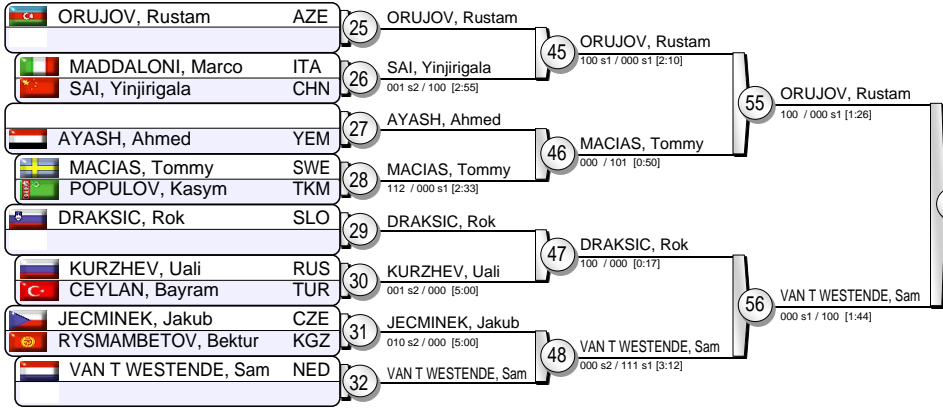

Results

- BOLDER, Linda ISR
- ALVEAR, Yuri COL
- TSEND AYUSH, Naranjargal MGL
- CONWAY, Sally GBR
- PORTELA, Maria BRA
- TAEYMANS, Roxane BEL
- MARZOK, Iljana GER
- ROBRA, Juliane SUI

IJF Grand Prix Samsun 2015

(TUR Samsun, 27-29 Mar 2015)

-73 kg

49 Judoka

Pool A

Pool B

Pool C

Pool D

ORUJOV, Rustam
000 s3 / 100 s3 [5:27]