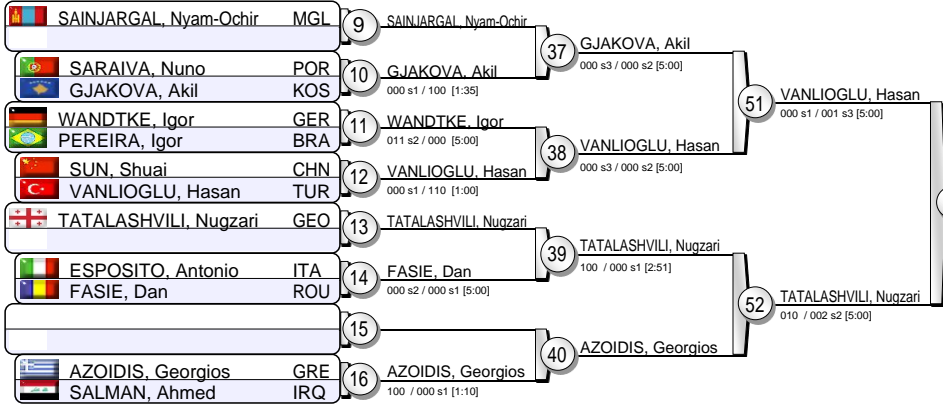

Results

- BOLDER, Linda ISR
- ALVEAR, Yuri COL
- TSEND AYUSH, Naranjargal MGL
- CONWAY, Sally GBR
- PORTELA, Maria BRA
- TAEYMANS, Roxane BEL
- MARZOK, Iljana GER
- ROBRA, Juliane SUI

IJF Grand Prix Samsun 2015

(TUR Samsun, 27-29 Mar 2015)

-73 kg

49 Judoka

Pool A

Pool B

Pool C

Pool D

ORUJOV, Rustam
000 s3 / 100 s3 [5:27]